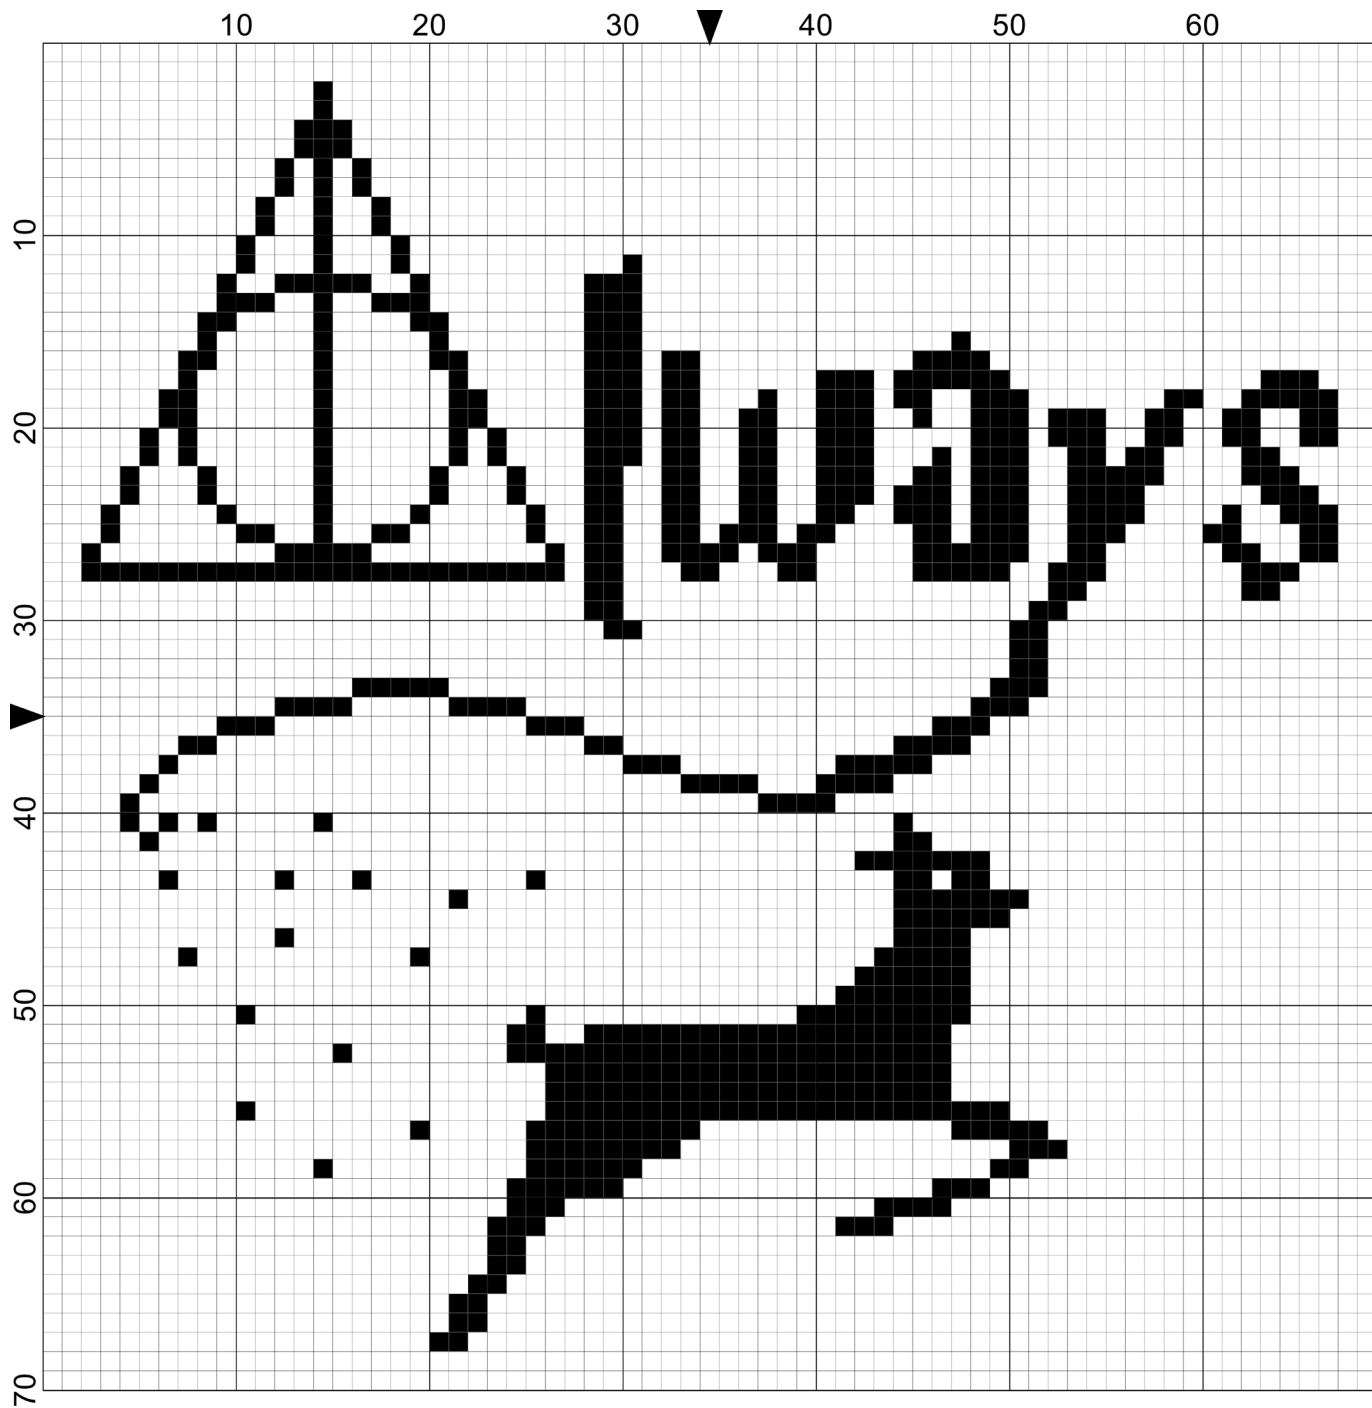

ALWAYS HARRY POTTER

CROSS STITCH CHART

SYMBOL	TYPE	N°	NAME
■	DMC	310	Black